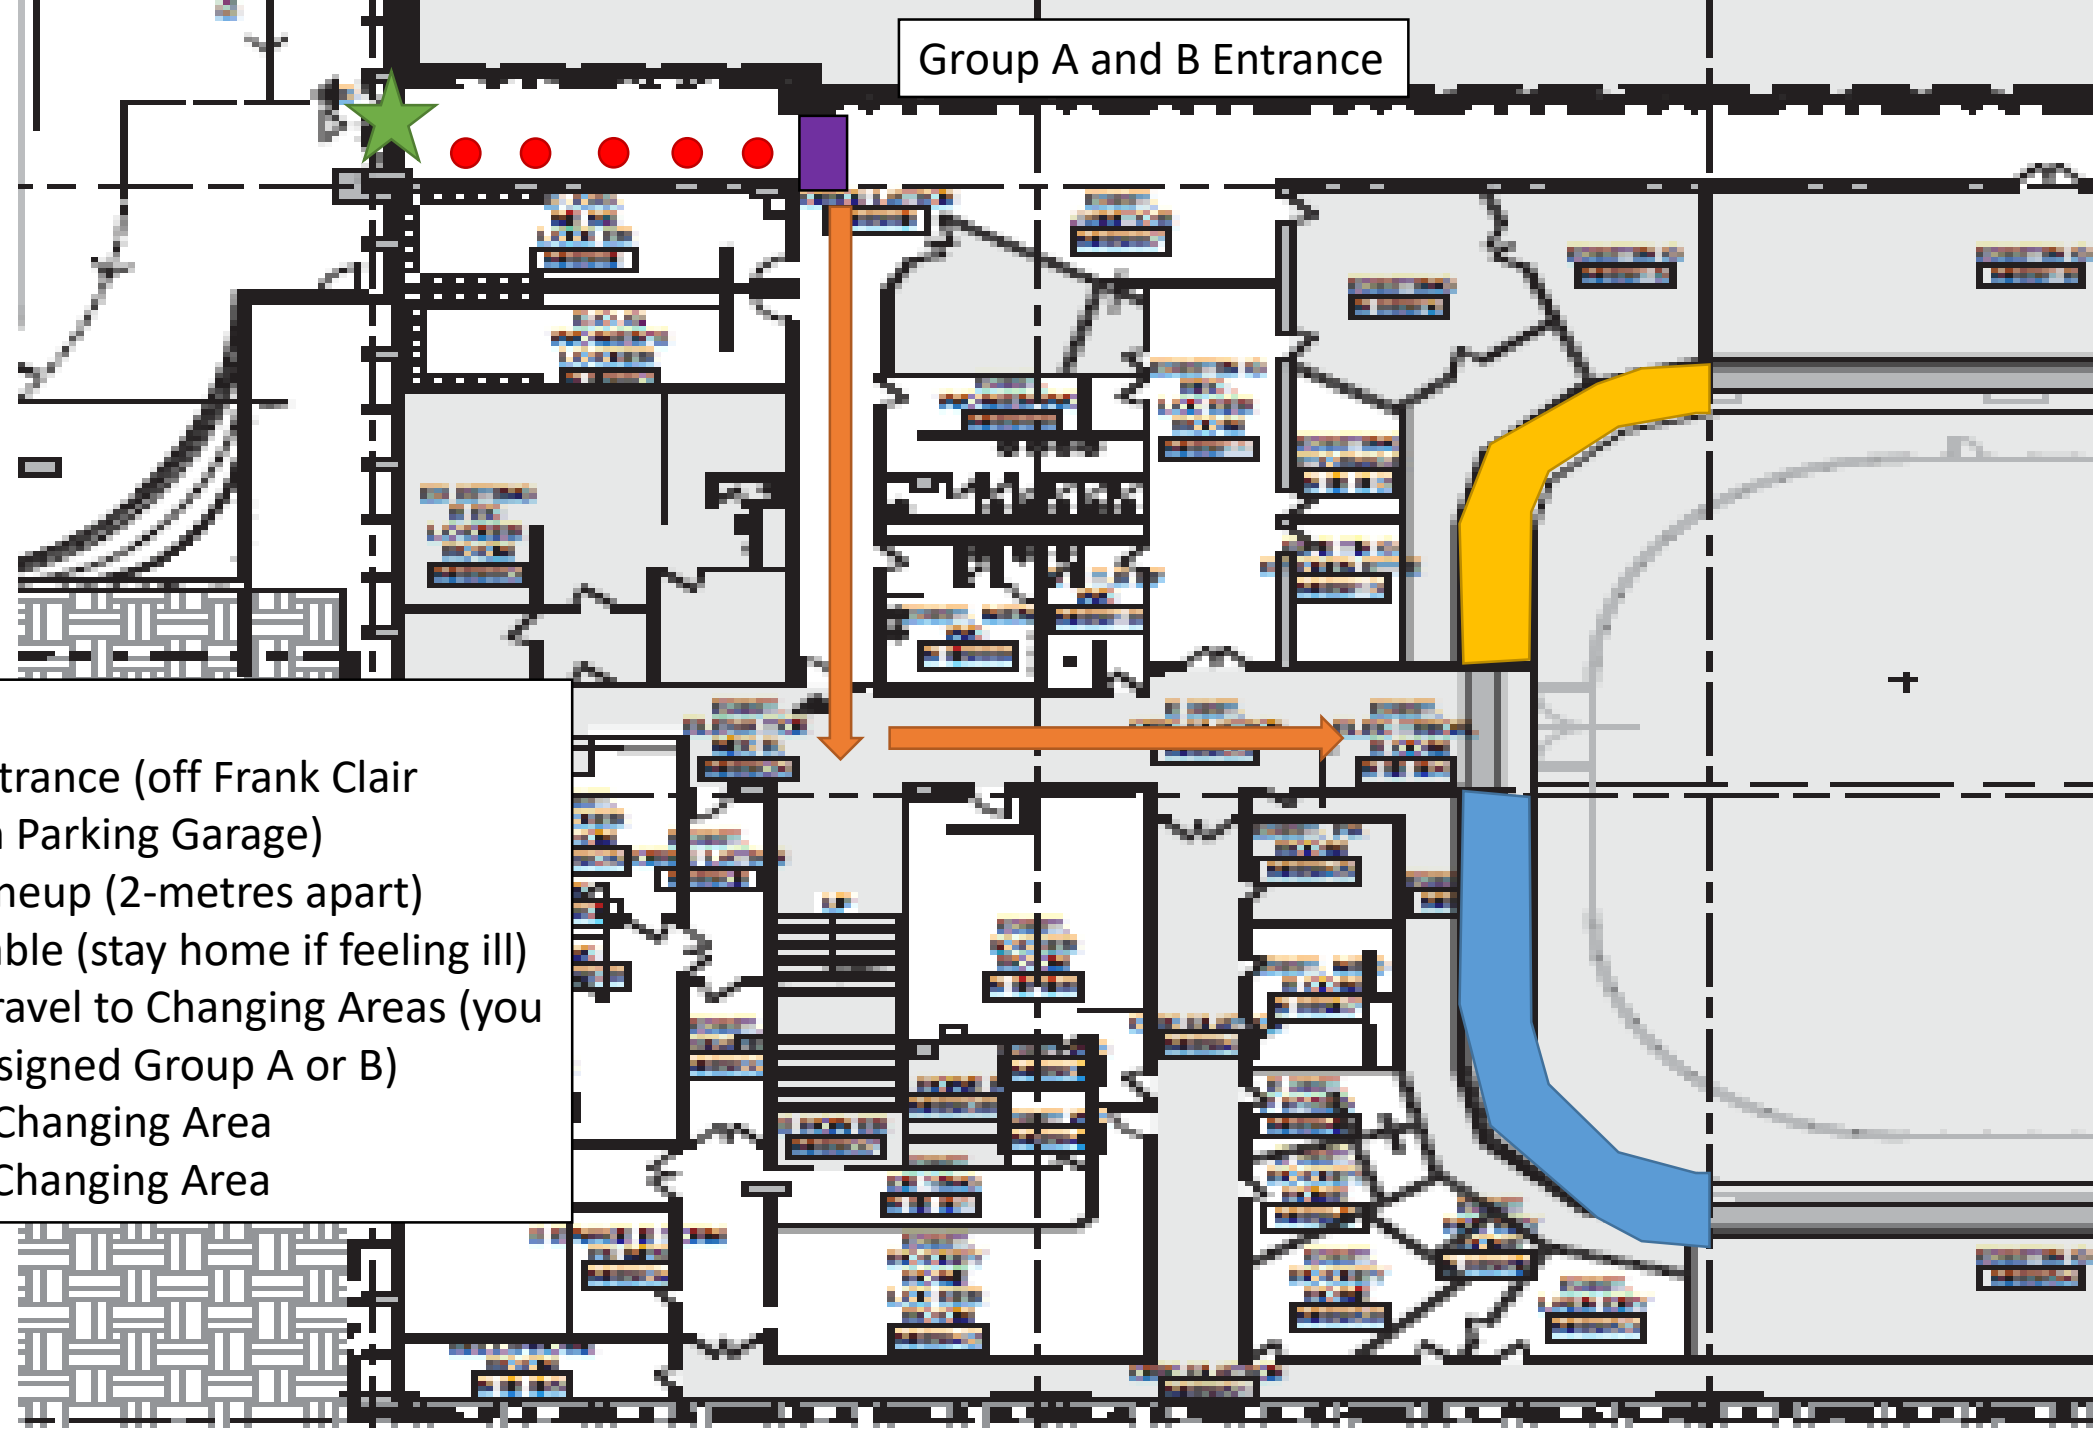

TD Bank

Joey/Local

Getting to the arena

Exhibition Way

Bank St.

Frank Clair Way

P

- Legend:
- P - Parking Garage Entrance
  - ★ - Player Entrance
  - ★ - Gate 1 (Exit)
  - ★ - Gate 2
  - ★ - Gate 3
  - ★ - Gate 4

Group A and B Entrance

Legend:

- ★ - Player Entrance (off Frank Clair Way from Parking Garage)
- - Sign-in Lineup (2-metres apart)
- - Sign-in Table (stay home if feeling ill)
- ➔ - Path of Travel to Changing Areas (you will be assigned Group A or B)
- - Group A Changing Area
- - Group B Changing Area

# Group A Exit

# Group B Exit