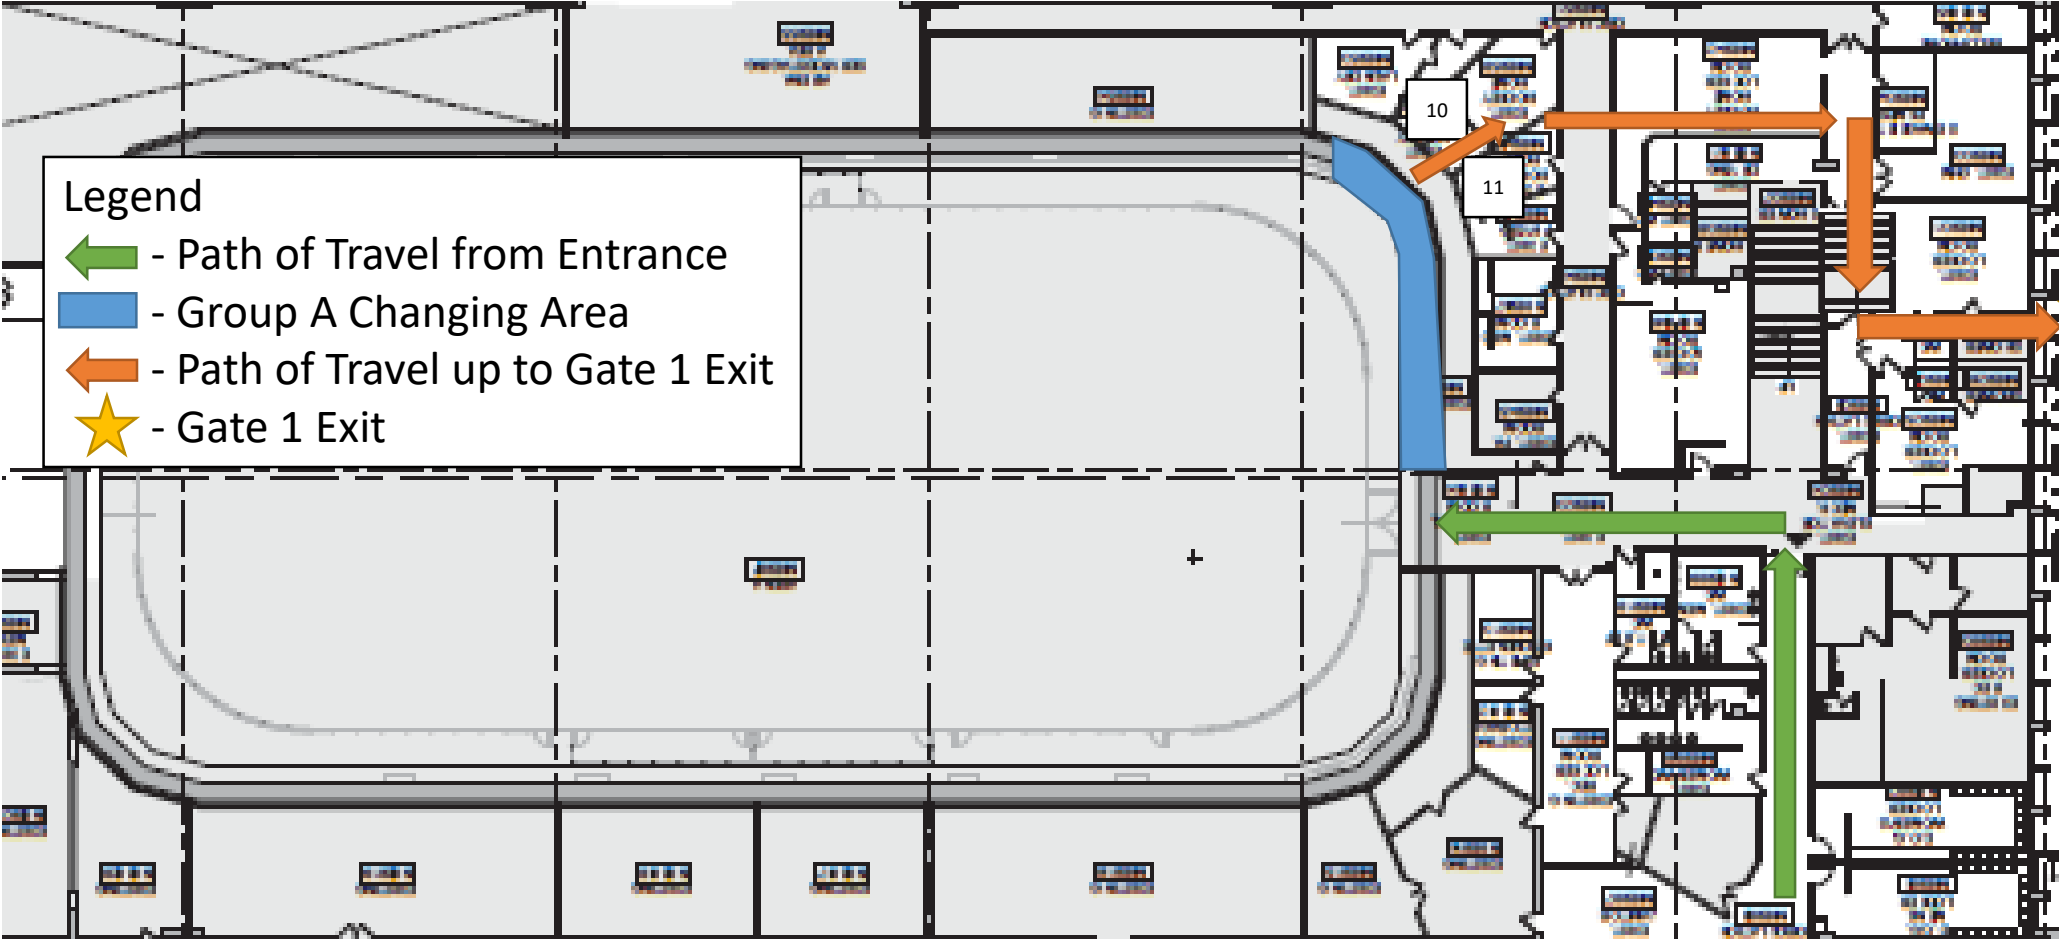

Group A Exit